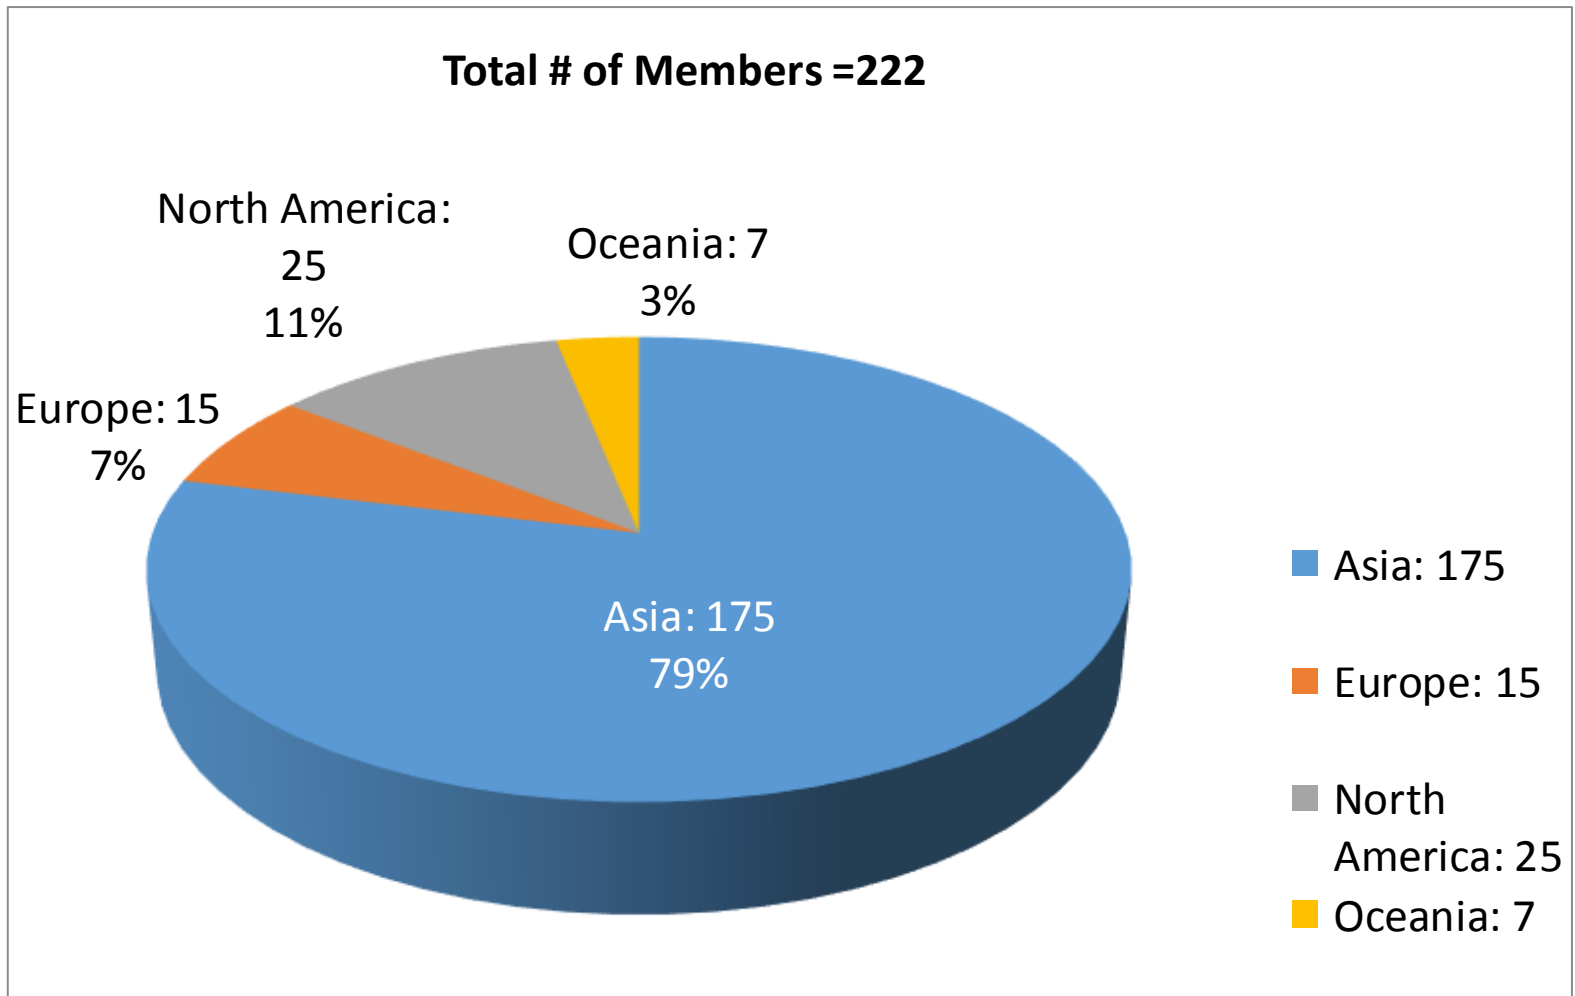

# **GEOGRAPHIC BREAKDOWN OF BFA MEMBERS**

As of March 26, 2015

BOAO FORUM FOR

ASIA

博鳌亚洲论坛

## Geographic Breakdown of BFA Members - I

Total # of Members = 222

BOAO FORUM FOR

ASIA

博鳌亚洲论坛

## Geographic Breakdown of BFA Members - II

BOAO FORUM FOR

ASIA

博鳌亚洲论坛

## Geographic Breakdown of BFA Members III – Honorary Members

Total # of Honorary Members = 8

BOAO FORUM FOR

ASIA

博鳌亚洲论坛