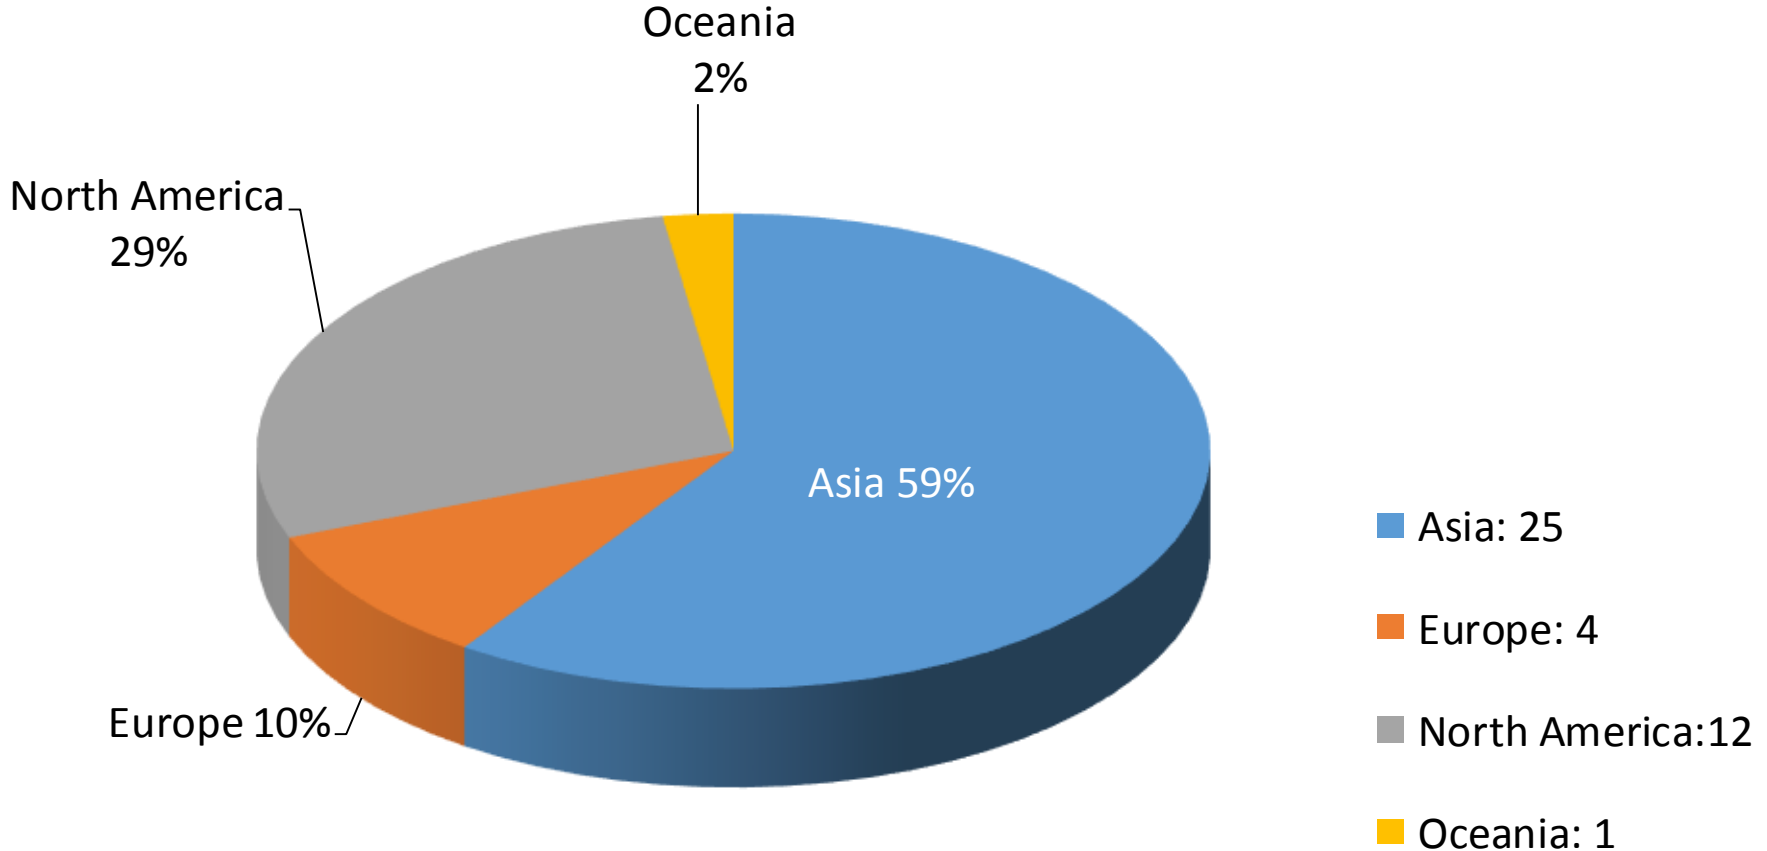

## Geographic Breakdown of BFA Members IV – Initial Members

Total # of Initial Members = 41

BOAO FORUM FOR  
**ASIA**

**博鳌亚洲论坛**

## Geographic Breakdown of BFA Members V – Non Initial Members

**Total # of Non Initial Members = 181**

BOAO FORUM FOR  
**ASIA**

博鳌亚洲论坛

## Geographic Breakdown of BFA Members VI – Diamond Members

Total # of Diamond Members = 51

BOAO FORUM FOR  
**ASIA**

**博鳌亚洲论坛**

## Geographic Breakdown of BFA Members VII – Platinum Members

Total # of Platinum Members = 42

BOAO FORUM FOR  
**ASIA**

博鳌亚洲论坛