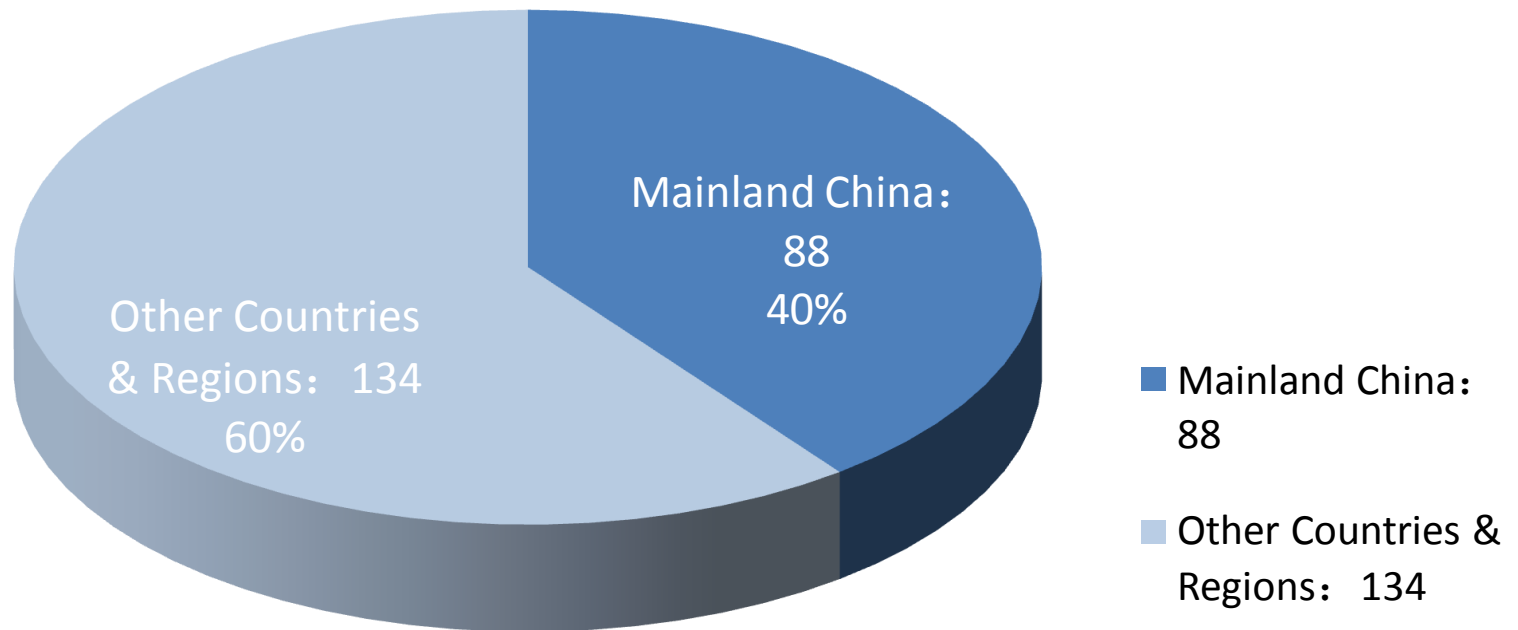

# **GEOGRAPHIC BREAKDOWN OF BFA MEMBERS**

As of March 26, 2015

BOAO FORUM FOR

ASIA

博鳌亚洲论坛

## Geographic Breakdown of BFA Members - I

Total # of Members = 222

BOAO FORUM FOR

ASIA

博鳌亚洲论坛