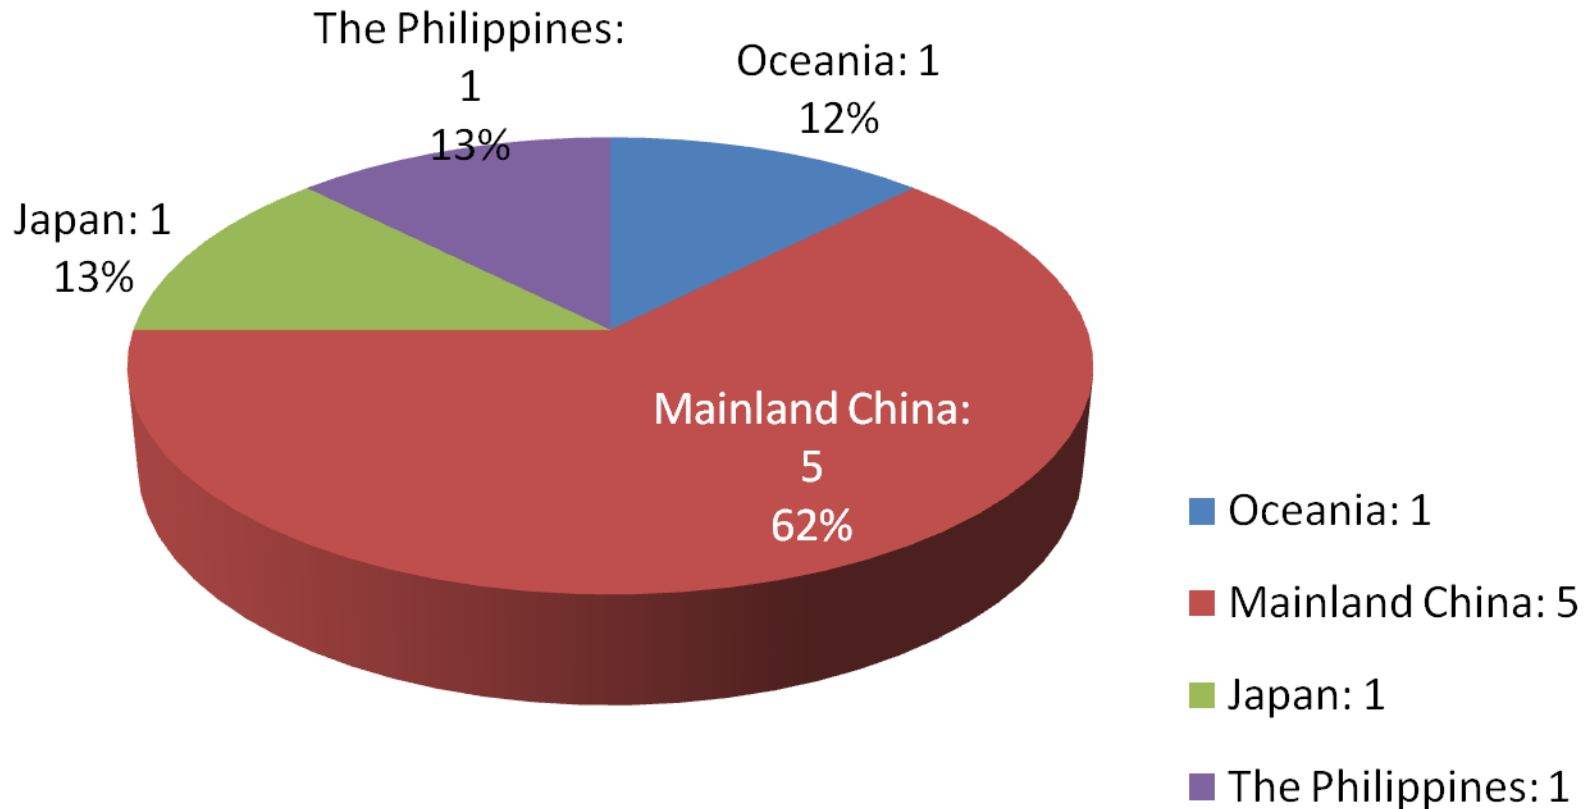

## Geographic Breakdown of BFA Members - I

Total # of Members = 222

BOAO FORUM FOR

ASIA

博鳌亚洲论坛

## Geographic Breakdown of BFA Members - II

BOAO FORUM FOR

ASIA

博鳌亚洲论坛

## Geographic Breakdown of BFA Members III – Honorary Members

Total # of Honorary Members = 8

BOAO FORUM FOR

ASIA

博鳌亚洲论坛

## Geographic Breakdown of BFA Members IV – Initial Members

Total # of Initial Members = 41

BOAO FORUM FOR  
**ASIA**

**博鳌亚洲论坛**