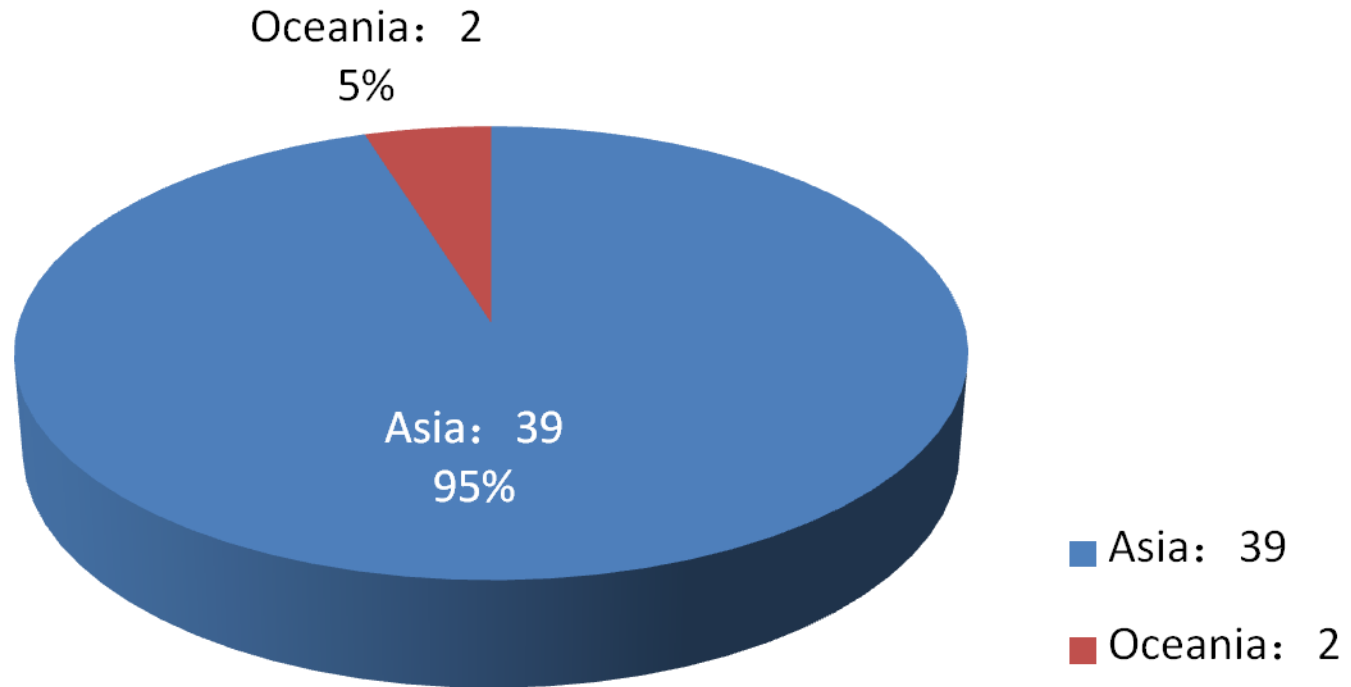

## Geographic Breakdown of BFA Members - I

Total # of Members = 222

BOAO FORUM FOR

ASIA

博鳌亚洲论坛

## Geographic Breakdown of BFA Members - II

BOAO FORUM FOR

ASIA

博鳌亚洲论坛

## Geographic Breakdown of BFA Members III – Honorary Members

Total # of Honorary Members = 8

BOAO FORUM FOR

ASIA

博鳌亚洲论坛

## Geographic Breakdown of BFA Members IV – Initial Members

Total # of Initial Members = 41

BOAO FORUM FOR  
**ASIA**

**博鳌亚洲论坛**